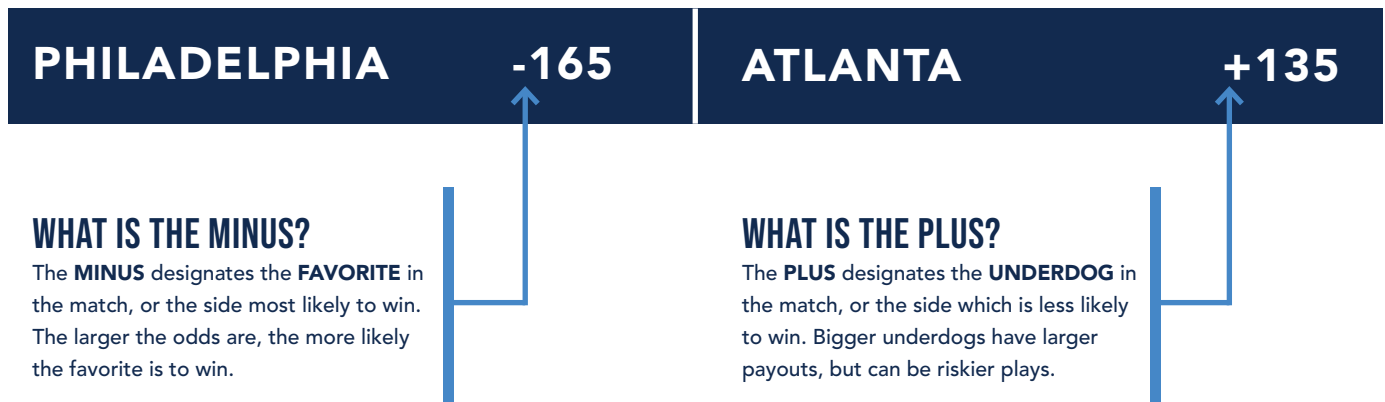

UNDERSTANDING THE ODDS

SPORTS BETTING FUNDAMENTALS

WHAT ARE THE ODDS?

TwinSpires uses the American odds system, which displays the price of a wager based on bets of $100. Odds for an underdog are represented by a "plus" sign and indicate how much you would win if you bet $100. Favorites are designated by a "minus" sign, where the odds reflect how much you have to wager in order to win $100.

	ODDS	WAGER	WINNINGS
PHI	-165	= $165	TO WIN $100
ATL	+150	= $100	TO WIN $150

WHAT DO PLUS & MINUS MEAN?

You do not have to wager $100 every time. The American odds system simply shows the ratio of risk/reward. The bet slip in the sportsbook will also calculate winnings for you before you lock in your bet.